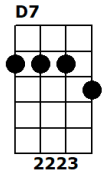

All Around My Hat

Traditional Roots Steeleye Span Hit 1975

Chorus - C All a-[G]-round my [C] hat, I will wear the green [G] wil-[G7]-low
And [C] all a-[G]-round my [C] hat, aye, for twelve months [D7] and a [G] day
And if [G] anyone should [C] ask me the [F] reason why I'm [Am] wearing it, STOP
It's [C] all [G] for my [C] true love, who's [G] far, [G7] far a-[C]-way

[C] Fare thee [G]well, cold [C] winter and fare thee well, cold [G] fro-[G7]-st
[C] Nothing [G] have I [C] gained, But my own true [D7] love I've [G] lost
I'll sing and I'll be [C] mer-ry when [F] occ-a-sion I [Am] do see, STOP
He's a [C] false, del [G] uding [C] young man, let him [G] go, [G7] farewell [C] he,

[C] With a [G] quarter pound of [C] reason, and a half a pound of [G] sen-[G7]-se,
A [C] small [G] sprig of [C] time, and a pinch [D7]of [G] prudence,
Now mix them all to-[C] gether, [F] and you will plainly [Am] see STOP
He's a [C] false, del [G] uding [C] young man, let him [G] go, [G7] farewell [C] he,