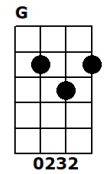

All Around My Hat

Traditional Roots Steeleye Span Hit 1975

Chorus - C All a-[G]-round my [C] hat, I will wear the green [G] wil-[G7]-low
And [C] all a-[G]-round my [C] hat, aye, for twelve months [D7] and a [G] day
And if [G] anyone should [C] ask me the [F] reason why I'm [Am] wearing it, STOP
It's [C] all [G] for my [C] true love, who's [G] far, [G7] far a-[C]-way

[C] Fare thee [G]well, cold [C] winter and fare thee well, cold [G] fro-[G7]-st
[C] Nothing [G] have I [C] gained, But my own true [D7] love I've [G] lost
I'll sing and I'll be [C] mer-ry when [F] occ-a-sion I [Am] do see, STOP
He's a [C] false, del [G] uding [C] young man, let him [G] go, [G7] farewell [C] he,

[C] With a [G] quarter pound of [C] reason, and a half a pound of [G] sen-[G7]-se,
A [C] small [G] sprig of [C] time, and a pinch [D7]of [G] prudence,
Now mix them all to-[C] gether, [F] and you will plainly [Am] see STOP
He's a [C] false, del [G] uding [C] young man, let him [G] go, [G7] farewell [C] he,