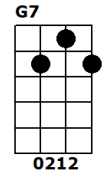

All Around My Hat

Traditional Roots Steeleye Span Hit 1975

Chorus - C All a-[G]-round my [C] hat, I will wear the green [G] wil-[G7]-low
And [C] all a-[G]-round my [C] hat, aye, for twelve months [D7] and a [G] day
And if [G] anyone should [C] ask me the [F] reason why I'm [Am] wearing it, STOP
It's [C] all [G] for my [C] true love, who's [G] far, [G7] far a-[C]-way

[C] Fare thee [G]well, cold [C] winter and fare thee well, cold [G] fro-[G7]-st
[C] Nothing [G] have I [C] gained, But my own true [D7] love I've [G] lost
I'll sing and I'll be [C] mer-ry when [F] occ-a-sion I [Am] do see, STOP
He's a [C] false, del [G] uding [C] young man, let him [G] go, [G7] farewell [C] he,

[C] With a [G] quarter pound of [C] reason, and a half a pound of [G] sen-[G7]-se,
A [C] small [G] sprig of [C] time, and a pinch [D7]of [G] prudence,
Now mix them all to-[C] gether, [F] and you will plainly [Am] see STOP
He's a [C] false, del [G] uding [C] young man, let him [G] go, [G7] farewell [C] he,